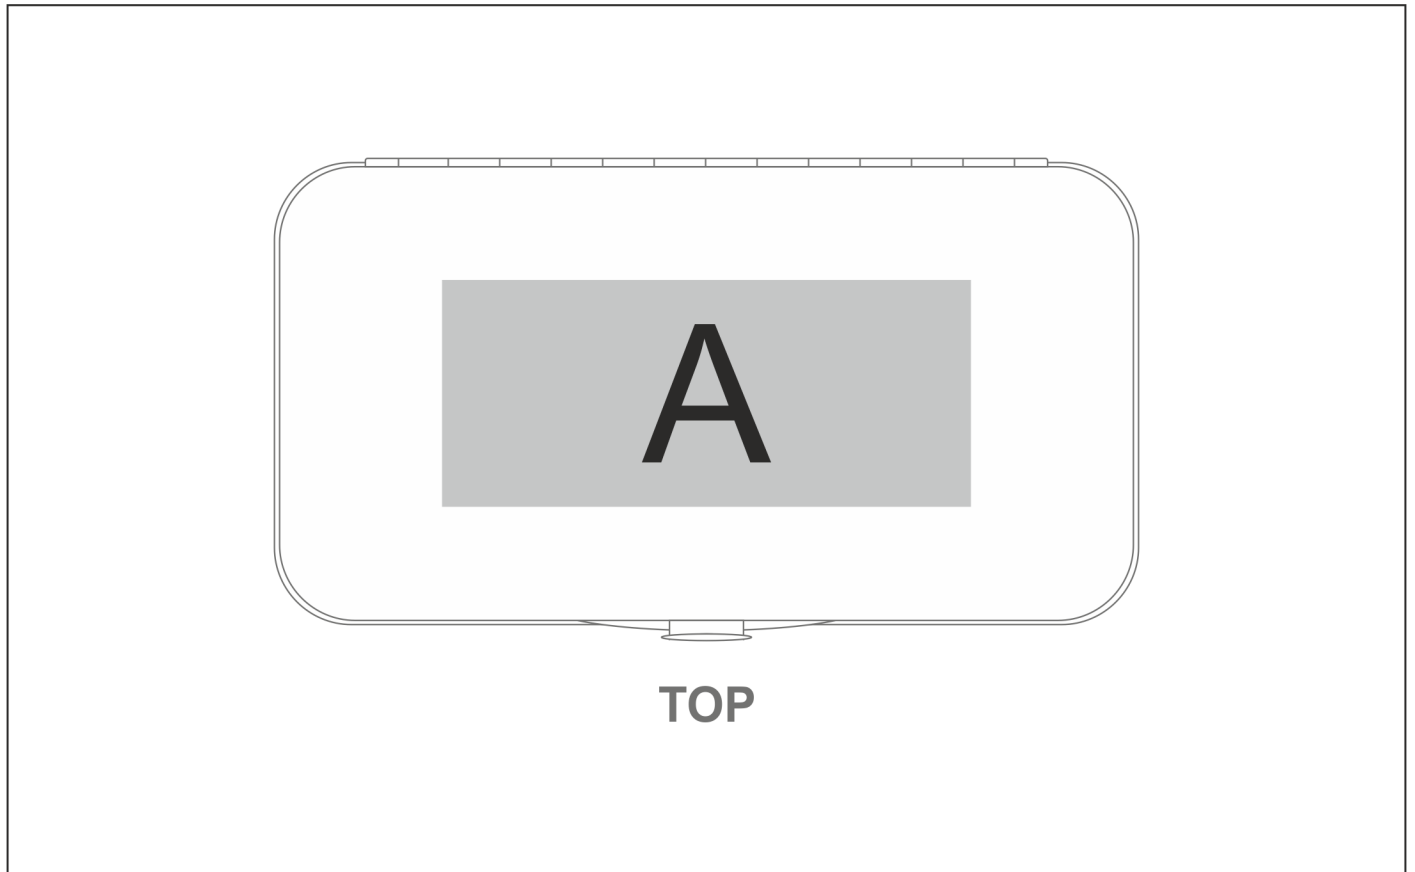

### Need to know:

- Includes 1-Colour, 1-Position Screen Print (setup fees apply)

#### **Position A**

1. Screen Print (SB)

1 Colour

Size: 70mm wide x 30mm high